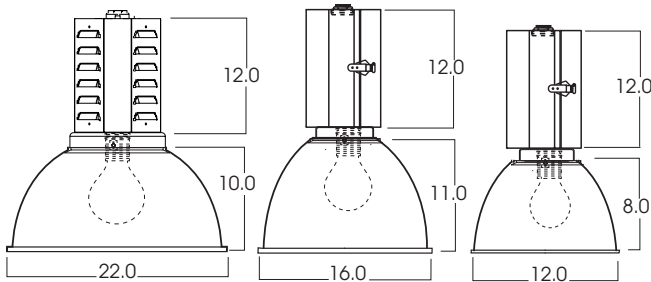

LUMEN MAX ALOCT-DU SERIES 250 WATT MAX

PRODUCT INFORMATION:

- The *LUMEN MAX* DU Induction Series offers a unique alternative to Metal Halide.
- Octagon style vented ballast housing (OCTV) is easy to install and maintain with hinged ballast access door.
- 100,000 hours rated average life.
- Crisp White Light 80+ CRI, with no color shift.
- Instant on/off.
- Wide choice of mounting options.
- Aluminum reflector available with focused downlight
- 20 Powdercoat colors available. Damp location rated.
- Manufactured and tested to UL Standard No. 1598. .

DIFFUSER OPTION

MODEL	WATTS	LAMP TYPE	GENERATOR	MOUNTING	DIFFUSER OPTIONS	
ALOCT12- 12"x8" (55w MAX)	DU-55w	3K -3000° Kelvin	G1 -DU Generator 120v	HM* -Hang-Straight Pendant (3/8 IPS)	MOUNTING WAG12 -12" Wire Guard	LENS CN -Conical Lens
ALOCT16- 16"x11" (85w MAX)	DU-85w	4K -4000° Kelvin	G2 -DU Generator 277v	PM* -Rigid Pendant (3/8 IPS)	WAG16 -16" Wire Guard	DL -Drop Lens
ALOCT22- 22"x10" (250w MAX)	DU-120w* DU-165w DU-200w* DU-250w*	5K -5000° Kelvin		CD* -Aircraft Cable, Straight Cord SCI -Safety Cable HC -Hook & Cord NM2 -1/2" Hub NM3 -3/4" Hub	WAG22 -22" Wire Guard DR12 -12" Spun Door DR16 -16" Spun Door DR22 -22" Spun Door BC12 -12" Band Clamp BC16 -16" Band Clamp BC22 -22" Band Clamp HWG22 -22" Half Wire Guard	
	*5K Only			* Specify Length in 6" increments		
ALOCTV22	DU200	5K	G1	HM36	WAG22	DL