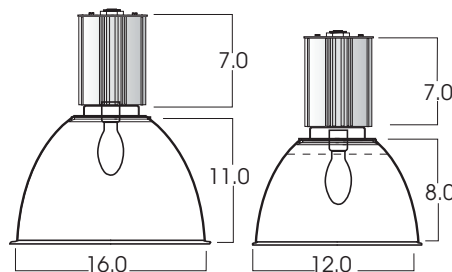

LUMEN MAX
EXTRUDED BALLAST HOUSING
ALUMINUM REFLECTOR
 150 WATT MAX

PRODUCT INFORMATION:

- The *LUMEN MAX* Metal Halide Series offers a unique design for high and mid-bay applications.
- Extruded ballast housing has a technical look.
- Pulse-start standard on lamps up to 150 watts
- Metal Halide dimming available in some wattage ranges, consult the factory.
- Energy-efficient ballasts.
- Spun aluminum reflector, for 100% downlight.
- 20 Powdercoat colors available.
- Damp location rated.
- Manufactured and tested to UL standard No. 1598.

DIFFUSER OPTIONS

| MODEL | WATTS* | BALLAST | ELECTRICAL | MOUNT./COLOR | FINISH | DIFFUSER OPTIONS | |
|---|--|--|---|---|---|---|--|
| ALEXT12- 12"x 8" (100w MAX) | MH-39 | EX -Electronic, multi-volt 120v or 277v | QRS -Quartz Restrike FS -Fuse holder and fuse | HM* -Hang-Straight Pendant (3/8 IPS) | MT -Mini Tek Silver | MOUNTING | LENS |
| ALEXT16- 16"x 11" (150w MAX) | MH-50 MH-70 MH-100 MH-150 | H1 -Magnetic ballast, 120v H2 -Magnetic ballast, 277v | PS -Pulse Start DIM -Dimming (consult factory) | PM* -Rigid Pendant (3/8 IPS) CD* -Aircraft Cable, Straight Cord SM -Surface Mount (Consult Factory) SC1 -Safety Cable HC -Hook & Cord NM2 -1/2" Hub NM3 -3/4" Hub | MB -Matte Black MW -Matte White GW -Gloss White | WAG12 - 12" Wire Guard WAG16 - 16" Wire Guard DR12 - 12" Spun Door DR16 - 16" Spun Door SC2 -Safety Cable, reflector to diffuser | GL -Clear Glass PG -Prismatic Glass FG -Frosted Glass CN -Conical Lens DL -Drop Lens |
| ALEXT12 | MH100 | H1 | PS | HM36/GW | MT | WAG12 | GL |

* Open Rated when used without lens

* Specify Length in 6" increments

Dimensions shown are nominal. Spectrum Lighting is continually improving products and reserves the right to make changes that will not alter performance or appearance with or without written notice.