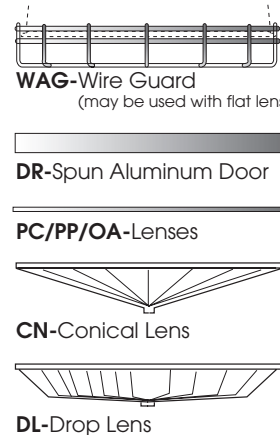

DIFFUSER OPTIONS

MODEL	WATTS*	BALLAST	ELECTRICAL	MOUNT./COLOR	FINISH	DIFFUSER OPTIONS	
ALEXT12- 12"x 8" (100w MAX)	MH-39	EX -Electronic, multi-volt 120v or 277v	QRS -Quartz Restrike FS -Fuse holder and fuse	HM* -Hang-Straight Pendant (3/8 IPS)	MT -Mini Tek Silver	MOUNTING	LENS
ALEXT16- 16"x 11" (150w MAX)	MH-50 MH-70 MH-100 MH-150	H1 -Magnetic ballast, 120v H2 -Magnetic ballast, 277v	PS -Pulse Start DIM -Dimming (consult factory)	PM* -Rigid Pendant (3/8 IPS) CD* -Aircraft Cable, Straight Cord SM -Surface Mount (Consult Factory) SC1 -Safety Cable HC -Hook & Cord NM2 -1/2" Hub NM3 -3/4" Hub	MB -Matte Black MW -Matte White GW -Gloss White	WAG12 - 12" Wire Guard WAG16 - 16" Wire Guard DR12 - 12" Spun Door DR16 - 16" Spun Door SC2 -Safety Cable, reflector to diffuser	GL -Clear Glass PG -Prismatic Glass FG -Frosted Glass CN -Conical Lens DL -Drop Lens
ALEXT12	MH100	H1	PS	HM36/GW	MT	WAG12	GL

* Open Rated when used without lens

* Specify Length in 6" increments

Dimensions shown are nominal. Spectrum Lighting is continually improving products and reserves the right to make changes that will not alter performance or appearance with or without written notice.

PROJECT: _____ **TYPE:** _____

CAT. NO.: _____