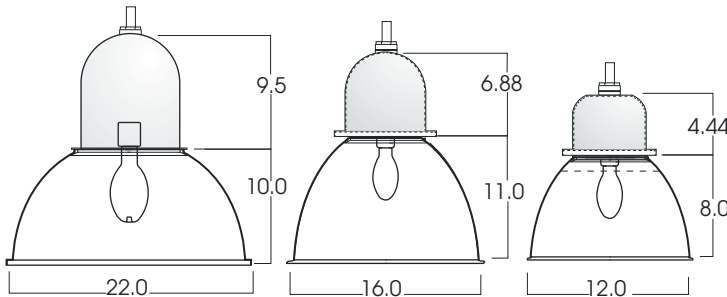

**LUMEN MAX
DOMED BALLAST HOUSING
ALUMINUM REFLECTOR
400 WATT MAX**

PRODUCT INFORMATION:

- The *LUMEN MAX* Metal Halide Series offers a unique design for high and mid-bay applications.
- Domed ballast housing is attractive.
- Pulse-start standard on lamps up to 150 watts
- Metal Halide dimming available in some wattage ranges, consult the factory.
- Energy-efficient ballasts.
- Spun aluminum reflector, for 100% downlight.
- 20 Powdercoat colors available.
- Damp location rated.
- Manufactured and tested to UL standard No. 1598.

DIFFUSER OPTIONS

MODEL	WATTS*	BALLAST	ELECTRICAL	MOUNT./COLOR	DIFFUSER OPTIONS	
ALDDH12- 12"x8" (100w MAX)	MH-39 MH-50 MH-70	EX -Electronic, multi-volt 120v or 277v	QRS -Quartz Restrike FS -Fuse holder and fuse PS -Pulse Start	HM* -Hang-Straight Pendant (3/8 IPS)	MOUNTING WAG12 -12" Wire Guard WAG16 -16" Wire Guard WAG22 -22" Wire Guard	LENS GL -Clear Glass PG -Prismatic Glass FG -Frosted Glass CN -Conical Lens DL -Drop Lens
ALDDH16- 16"x11" (150w MAX)	MH-100 MH-150 MH-250	H1 -Magnetic ballast, 120v	DIM -Dimming (consult factory)	CD* -Aircraft Cable, Straight Cord	DR12 -12" Spun Door DR16 -16" Spun Door DR22 -22" Spun Door	
ALDDH22- 22"x10" (400w MAX)	MH-320 MH-350 MH-400	H2 -Magnetic ballast, 277v		SC1 -Safety Cable HC -Hook & Cord NM2 -1/2" Hub NM3 -3/4" Hub	SC2 -Safety Cable, reflector to diffuser	
				GW -Gloss White MB -Matte Black SI -Silver CC -Custom Color		
ALDDH22	MH320	H1	PS	HM36/GW	WAG16	GL

* Open Rated when used without lens

* Specify Length in 6" increments

Dimensions shown are nominal. Spectrum Lighting is continually improving products and reserves the right to make changes that will not alter performance or appearance with or without written notice.