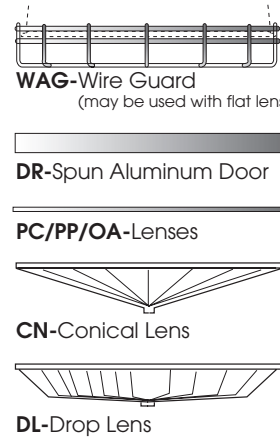

DIFFUSER OPTIONS

MODEL	WATTS*	BALLAST	ELECTRICAL	MOUNT./COLOR	DIFFUSER OPTIONS	
ALDDH12- 12"x8" (100w MAX)	MH-39 MH-50 MH-70	EX -Electronic, multi-volt 120v or 277v	QRS -Quartz Restrike FS -Fuse holder and fuse PS -Pulse Start	HM* -Hang-Straight Pendant (3/8 IPS)	MOUNTING WAG12 -12" Wire Guard WAG16 -16" Wire Guard WAG22 -22" Wire Guard	LENS GL -Clear Glass PG -Prismatic Glass FG -Frosted Glass CN -Conical Lens DL -Drop Lens
ALDDH16- 16"x11" (150w MAX)	MH-100 MH-150 MH-250	H1 -Magnetic ballast, 120v	DIM -Dimming (consult factory)	CD* -Aircraft Cable, Straight Cord	DR12 -12" Spun Door DR16 -16" Spun Door DR22 -22" Spun Door	
ALDDH22- 22"x10" (400w MAX)	MH-320 MH-350 MH-400	H2 -Magnetic ballast, 277v		SC1 -Safety Cable HC -Hook & Cord NM2 -1/2" Hub NM3 -3/4" Hub	SC2 -Safety Cable, reflector to diffuser	
				GW -Gloss White MB -Matte Black SI -Silver CC -Custom Color		
ALDDH22	MH320	H1	PS	HM36/GW	WAG16	GL

* Open Rated when used without lens

* Specify Length in 6" increments

Dimensions shown are nominal. Spectrum Lighting is continually improving products and reserves the right to make changes that will not alter performance or appearance with or without written notice.

PROJECT:	TYPE:
CAT. NO.: