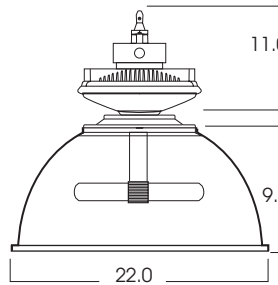

LUMEN MAX ALDCI-DU SERIES 300 WATT MAX

PRODUCT INFORMATION:

- The *LUMEN MAX* DCI Induction Series offers a unique alternative to Metal Halide.
- Diecast ballast housing (DCI) is easy to install and maintain.
- 100,000 hours rated average life.
- Crisp White Light 80+ CRI, with no color shift.
- Instant on/off.
- Wide choice of mounting options.
- Aluminum reflector for downlight control.
- 20 Powdercoat colors available. Damp location rated.
- Manufactured and tested to UL Standard No. 1598.

DIFFUSER OPTION

MODEL	WATTS	LAMP TYPE	GENERATOR	MOUNT./COLOR	DIFFUSER OPTIONS
ALDCI22- 22"x 14" Aluminum Reflector (300w MAX)	DU-200w DU-250w DU-300w	5K -5000° Kelvin Other kelvin temperatures are available, consult factory	G1 -DU Generator 120v G2 -DU Generator 277v	HM* -Hang-Straight Pendant (3/8 IPS) PM* -Rigid Pendant (3/8 IPS) CD* -Aircraft Cable, Straight Cord SM -Surface Mount SC1 -Safety Cable HC -Hook & Cord NM2 -1/2" Hub NM3 -3/4" Hub 2XMTGBAR -Double Fixture Mounting Bar	MOUNTING WAG22 -22" Wire Guard DR22 -22" Spun Door BC22 -22" Band Clamp HWG22 -22" Half Wire Guard
ALDCI22X2- 22"x 14" Aluminum Reflector (300w MAX) DOUBLE MOUNTING					LENS DL -Drop Lens
ALDCI22	DU300	5K	G1	NM3 * Specify Length in 6" increments	WAG22 DL