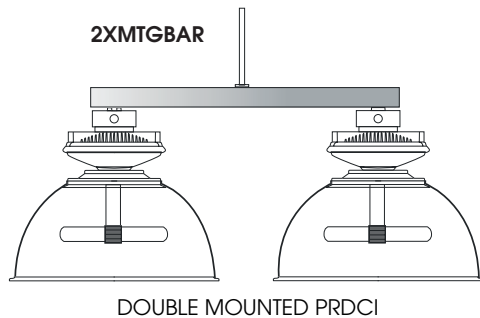

LUMEN MAX ALDCI-DU SERIES 300 WATT MAX

PRODUCT INFORMATION:

- The *LUMEN MAX* DCI Induction Series offers a unique alternative to Metal Halide.
- Diecast ballast housing (DCI) is easy to install and maintain.
- 100,000 hours rated average life.
- Crisp White Light 80+ CRI, with no color shift.
- Instant on/off.
- Wide choice of mounting options.
- Aluminum reflector for downlight control.
- 20 Powdercoat colors available. Damp location rated.
- Manufactured and tested to UL Standard No. 1598.

DIFFUSER OPTION

MODEL	WATTS	LAMP TYPE	GENERATOR	MOUNT./COLOR	DIFFUSER OPTIONS
ALDCI22- 22"x 14" Aluminum Reflector (300w MAX)	DU-200w DU-250w DU-300w	5K -5000° Kelvin Other kelvin temperatures are available, consult factory	G1 -DU Generator 120v G2 -DU Generator 277v	HM* -Hang-Straight Pendant (3/8 IPS) PM* -Rigid Pendant (3/8 IPS) CD* -Aircraft Cable, Straight Cord SM -Surface Mount SC1 -Safety Cable HC -Hook & Cord NM2 -1/2" Hub NM3 -3/4" Hub 2XMTGBAR -Double Fixture Mounting Bar	MOUNTING WAG22 -22" Wire Guard DR22 -22" Spun Door BC22 -22" Band Clamp HWG22 -22" Half Wire Guard
ALDCI22X2- 22"x 14" Aluminum Reflector (300w MAX) DOUBLE MOUNTING					LENS DL -Drop Lens
ALDCI22	DU300	5K	G1	NM3 * Specify Length in 6" increments	WAG22 DL