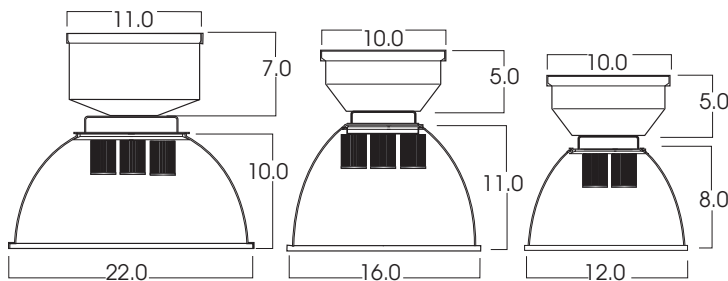

# INFINIUM™ LUMEN MAX ALUMINUM HI-BAY 8 x 14 WATT LED MAX

**LED**  
LUMEN MAX  
SERIES

## PRODUCT INFORMATION:

- The *LUMEN MAX* LED Series ALDCH is decorative and compact.
- Infinium™ *Pulse-Tech* features integral air-cooling technology.
- Single high powered LED produces point source quality and luminaire focus.
- 50,000 hours rated lamp life means low maintenance.
- High flux density 14w LED.
- All LED modules are replaceable and up-gradeable.
- High purity spun aluminum reflector.
- Wide choice of mounting options.
- 20 Powdercoat colors available. (Gloss White is standard).
- Manufactured and tested to UL Standard.

## DIFFUSER OPTIONS

- WAG**-Wire Guard  
(may be used with flat lens)
- BC**-Band Clamp
- DR**-Spun Aluminum Door
- PC/PP/OA**-Lenses
- CN**-Conical Lens
- DL**-Drop Lens

DISTANCE FROM CEILING	426	3.2	DIAMETER OF CIRCLE
5.0	106	6.4	
10.0	47	9.6	
15.0	27	12.8	
20.0	17	16.0	
25.0	12	19.2	
30.0			

\* Specify Length in 6" increments

Dimensions shown are nominal. Spectrum Lighting is continually improving products and reserves the right to make changes that will not alter performance or appearance with or without written notice.