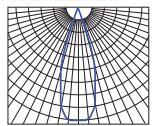

DIFFUSER OPTIONS

- **WAG**-Wire Guard
  (may be used with flat lens)
- **BC**-Band Clamp
- **DR**-Spun Aluminum Door
- **PC/PP/OA**-Lenses
- **CN**-Conical Lens
- **DL**-Drop Lens

DISTANCE FROM CEILING	426	3.2	DIAMETER OF CIRCLE
5.0	106	6.4	
10.0	47	9.6	
15.0	27	12.8	
20.0	17	16.0	
25.0	12	19.2	
30.0			

ALDCH22LED-814w31K
Total Lamp Lumens: 3780
Efficiency: 101.60%
Spacing: 0.58