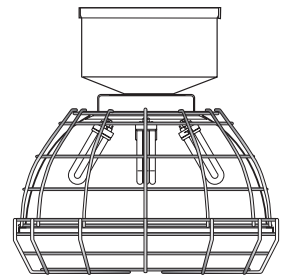

**LUMEN MAX
DECO BALLAST HOUSING
ALUMINUM REFLECTOR**
8 x 42 WATT MAX

PRODUCT INFORMATION:

- The *LUMEN MAX* Compact Fluorescent Series offers a unique alternative to Metal Halide.
- Deco ballast housing (DCH) is compact and functional.
- Instant on/off.
- Stepped dimming using multiple circuit wiring optional.
- Energy-efficient ballasts.
- Spun aluminum reflector, for 100% downlight.
- Integral EM option.
- 20 Powdercoat colors available.
- Damp location rated.
- Manufactured and tested to UL standard No. 1598.

DIFFUSER OPTIONS

MODEL	LAMP	WATT	BALLAST	ELECTRICAL	MOUNT./COLOR	DIFFUSER OPTIONS	
ALDCH12- 12"x8" (3 LAMP 42w MAX)	CF1 CF2 CF3 CF4	18w 26w 32w 42w	EX - Electronic 120/277v	2C -2 Circuit 3C -3 Circuit 4C -4 Circuit FS -Fuse holder and fuse EM -Emergency battery pack 1-420 TST -Twist-Lok Socket 1-425	HM* -Hang-Straight Pendant (3/8 IPS) PM* -Rigid Pendant (3/8 IPS) CD* -Aircraft Cable, Straight Cord SM -Surface Mount SC1 -Safety Cable HC -Hook & Cord NM2 -1/2" Hub NM3 -3/4" Hub GW -Gloss White MB -Matte Black SI -Silver CC -Custom Color	MOUNTING WAG12 -12" Wire Guard WAG16 -16" Wire Guard WAG22 -22" Wire Guard DR12 -12" Spun Door DR16 -16" Spun Door DR22 -22" Spun Door HWG22 -22" Half Wire Guard SC2 -Safety Cable, reflector to diffuser	LENS PC -Clear Polycarbonate PP -Prismatic Polycarbonate OPL -Opal Acrylic CN -Conical Lens DL -Drop Lens XB -Cross Blade Louver
ALDCH16- 16"x11" (6 LAMP 42w MAX) (4 LAMP 70w MAX)	CF6 CF8	57w 70w					
ALDCH22- 22"x10" (8 LAMP 42w MAX) (4 LAMP 70w MAX)							
ALDCH22	CF8	42W	EX	2C/EM	HM36/GW	WAG22 PP	

* Specify Length
in 6" increments

Dimensions shown are nominal. Spectrum Lighting is continually improving products and reserves the right to make changes that will not alter performance or appearance with or without written notice.