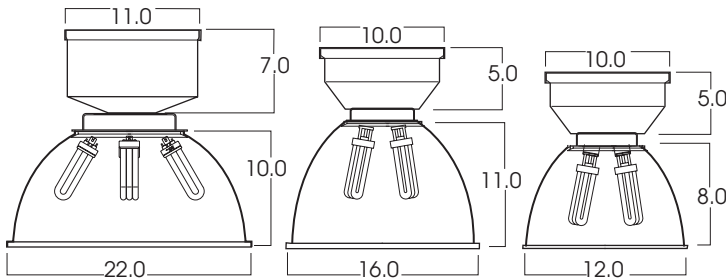

**LUMEN MAX
DECO BALLAST HOUSING
ALUMINUM REFLECTOR**
8 x 42 WATT MAX

PRODUCT INFORMATION:

- The *LUMEN MAX* Compact Fluorescent Series offers a unique alternative to Metal Halide.
- Deco ballast housing (DCH) is compact and functional.
- Instant on/off.
- Stepped dimming using multiple circuit wiring optional.
- Energy-efficient ballasts.
- Spun aluminum reflector, for 100% downlight.
- Integral EM option.
- 20 Powdercoat colors available.
- Damp location rated.
- Manufactured and tested to UL standard No. 1598.

DIFFUSER OPTIONS

MODEL	LAMP	WATT	BALLAST	ELECTRICAL	MOUNT./COLOR	DIFFUSER OPTIONS	
ALDCH12- 12"x8" (3 LAMP 42w MAX)	CF1 CF2 CF3 CF4	18w 26w 32w 42w	EX - Electronic 120/277v	2C -2 Circuit 3C -3 Circuit 4C -4 Circuit FS -Fuse holder and fuse EM -Emergency battery pack 1-420 TST -Twist-Lok Socket 1-425	HM* -Hang-Straight Pendant (3/8 IPS) PM* -Rigid Pendant (3/8 IPS) CD* -Aircraft Cable, Straight Cord SM -Surface Mount SC1 -Safety Cable HC -Hook & Cord NM2 -1/2" Hub NM3 -3/4" Hub GW -Gloss White MB -Matte Black SI -Silver CC -Custom Color	MOUNTING WAG12 -12" Wire Guard WAG16 -16" Wire Guard WAG22 -22" Wire Guard DR12 -12" Spun Door DR16 -16" Spun Door DR22 -22" Spun Door HWG22 -22" Half Wire Guard SC2 -Safety Cable, reflector to diffuser	LENS PC -Clear Polycarbonate PP -Prismatic Polycarbonate OPL -Opal Acrylic CN -Conical Lens DL -Drop Lens XB -Cross Blade Louver
ALDCH16- 16"x11" (6 LAMP 42w MAX) (4 LAMP 70w MAX)	CF6 CF8	57w 70w					
ALDCH22- 22"x10" (8 LAMP 42w MAX) (4 LAMP 70w MAX)							
ALDCH22	CF8	42W	EX	2C/EM	HM36/GW	WAG22 PP	

* Specify Length
in 6" increments

Dimensions shown are nominal. Spectrum Lighting is continually improving products and reserves the right to make changes that will not alter performance or appearance with or without written notice.