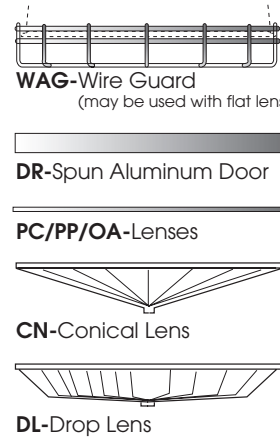

LUMEN MAX
DECO-REMOTE BALLAST HOUSING
ALUMINUM REFLECTOR
 400 WATT MAX

PRODUCT INFORMATION:

- The *LUMEN MAX* Metal Halide Series offers a unique design for high and mid-bay applications.
- Design allows for ballast to be ceiling mounted in our decorative (CP13) ballast housing.
- Pulse-start standard on lamps up to 150 watts
- Metal Halide dimming available in some wattage ranges, consult the factory.
- Spun aluminum reflector, for 100% downlight.
- 20 Powdercoat colors available.
- Damp location rated.
- Manufactured and tested to UL standard No. 1598.

DIFFUSER OPTIONS

MODEL	WATTS*	BALLAST	ELECTRICAL	MOUNT./COLOR	DIFFUSER OPTIONS	
ALDCH12RM- 12"x8" (100w MAX)	MH-39	EX -Electronic, multi-volt 120v or 277v	QRS -Quartz Restrike	HM* -Hang-Straight Pendant (3/8 IPS)	MOUNTING	
ALDCHRM16- 16"x11" (150w MAX)	MH-50	H1 -Magnetic ballast, 120v	FS -Fuse holder and fuse	PM* -Rigid Pendant (3/8 IPS)	WAG12 -12" Wire Guard	GL -Clear Glass
ALDCHRM22- 22"x10" (400w MAX)	MH-70	H2 -Magnetic ballast, 277v	PS -Pulse Start	CD* -Aircraft Cable, Straight Cord	WAG16 -16" Wire Guard	PG -Prismatic Glass
	MH-100		DIM -Dimming (consult factory)	SM -Surface Mount	WAG22 -22" Wire Guard	FG -Frosted Glass
	MH-150			SC1 -Safety Cable	DR12 -12" Spun Door	CN -Conical Lens
	MH-250			HC -Hook & Cord	DR16 -16" Spun Door	DL -Drop Lens
	MH-320			NM2 -1/2" Hub	DR22 -22" Spun Door	
	MH-350			NM3 -3/4" Hub	SC2 -Safety Cable, reflector to diffuser	
	MH-400			GW -Glass White		
				MB -Matte Black		
				SI -Silver		
				CC -Custom Color		
ALDCHRM22	MH320	H1	PS	HM36/GW	WAG16	GL

* Open Rated when used without lens

* Specify Length in 6" increments

Dimensions shown are nominal. Spectrum Lighting is continually improving products and reserves the right to make changes that will not alter performance or appearance with or without written notice.