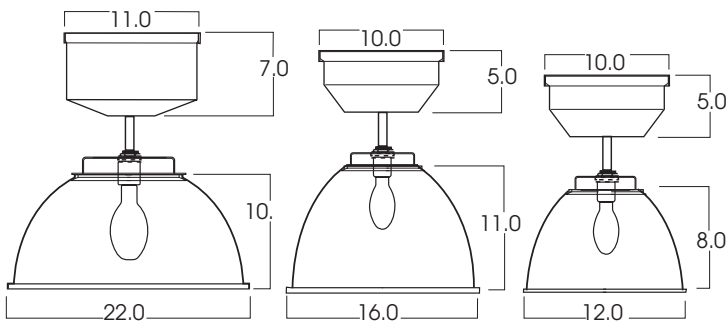

LUMEN MAX
DECO-REMOTE BALLAST HOUSING
ALUMINUM REFLECTOR
 400 WATT MAX

PRODUCT INFORMATION:

- The *LUMEN MAX* Metal Halide Series offers a unique design for high and mid-bay applications.
- Design allows for ballast to be ceiling mounted in our decorative (CP13) ballast housing.
- Pulse-start standard on lamps up to 150 watts
- Metal Halide dimming available in some wattage ranges, consult the factory.
- Spun aluminum reflector, for 100% downlight.
- 20 Powdercoat colors available.
- Damp location rated.
- Manufactured and tested to UL standard No. 1598.

DIFFUSER OPTIONS

MODEL	WATTS*	BALLAST	ELECTRICAL	MOUNT./COLOR	DIFFUSER OPTIONS	
ALDCH12RM- 12"x8" (100w MAX)	MH-39	EX -Electronic, multi-volt 120v or 277v	QRS -Quartz Restrike	HM* -Hang-Straight Pendant (3/8 IPS)	MOUNTING	
ALDCHRM16- 16"x11" (150w MAX)	MH-50	H1 -Magnetic ballast, 120v	FS -Fuse holder and fuse	PM* -Rigid Pendant (3/8 IPS)	WAG12 -12" Wire Guard	GL -Clear Glass
ALDCHRM22- 22"x10" (400w MAX)	MH-70	H2 -Magnetic ballast, 277v	PS -Pulse Start	CD* -Aircraft Cable, Straight Cord	WAG16 -16" Wire Guard	PG -Prismatic Glass
	MH-100		DIM -Dimming (consult factory)	SM -Surface Mount	WAG22 -22" Wire Guard	FG -Frosted Glass
	MH-150			SC1 -Safety Cable	DR12 -12" Spun Door	CN -Conical Lens
	MH-250			HC -Hook & Cord	DR16 -16" Spun Door	DL -Drop Lens
	MH-320			NM2 -1/2" Hub	DR22 -22" Spun Door	
	MH-350			NM3 -3/4" Hub	SC2 -Safety Cable, reflector to diffuser	
	MH-400			GW -Glass White		
				MB -Matte Black		
				SI -Silver		
				CC -Custom Color		
ALDCHRM22	MH320	H1	PS	HM36/GW	WAG16	GL

* Open Rated when used without lens

* Specify Length in 6" increments

Dimensions shown are nominal. Spectrum Lighting is continually improving products and reserves the right to make changes that will not alter performance or appearance with or without written notice.