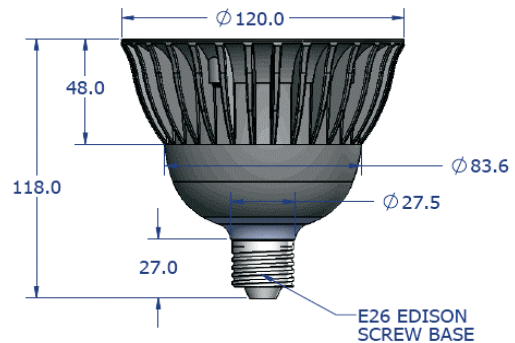

# INFINIUM™ LED LED REPLACEMENT LAMP

**LED LAMP**  
**SPECTRUM**  
**INFINIUM™**

PAR38 TRUE FORM REPLACEMENT LED

- Spectrum Lighting introduces the PAR LED lamp replacement series.
- Single high output LED emitter.
- Tool-free up-grade to LED energy saving benefits.
- Superior reliability, color point stability and lumen maintenance.
- No UV or IR emissions.
- Smooth light grading with no hot spots.
- 3 Color temperatures.
- Energy Star Listing end of February 2011.

## GU24 BASE

SERIES	WATTS	KELVIN	BEAM	CRI	OPTIONS	LAMP LIFE	ACCESSORY
LAMP/LED/PAR20	7W	27K -2700 K° 31K -3100 K°	ND MD WD	80 80 75	120v	50,000 HRS	<p><b>SERIES</b></p> <p>SKT/MED/LL Replacement Socket for Medium Base</p> <p><b>SKT/MED/LL</b></p>
LAMP/LED/PAR30	12W	35K -3500 K° 41K -4100 K°	ND MD WD	80 80 75	120V	50,000 HRS	
LAMP/LED/PAR38	16W	51K -5100 K°	ND MD WD	90 85 75	120 V 277V GU24120BASE GU24277BASE GU24120BASE GU24277BASE	50,000 HRS	
<b>LAMP/LED/PAR30</b>	<b>12W</b>	<b>31K</b>	<b>MD</b>		<b>GU24277</b>		