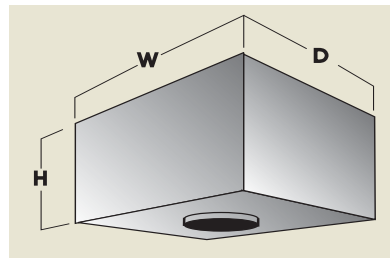

INSULATED CEILING SPECIFICATIONS AND LIMITATIONS

- Consult factory before ordering dimming ballasts with IC fixtures.
- Insulated Ceiling housings are constructed so that when installed, insulation may be brought up to (and touch) the housing
- The standard enclosure is built on the SPECTRUM architectural frame.
- When the enclosure is fully gasketed it is suitable for **AT-** Airtight operation as well.

INCANDESCENT LOW VOLTAGE

IC Housing	7" Deep	4" LV	MAX WATTAGE				
			W	D	H		
4" LV	7" Deep	4" LV	SGDG4XIC7D	50W	16.0	12.5	7.0
			SGAG4XIC7D	50W	16.0	12.5	7.0
4" LV	7" Deep	4" LV	SGDG4X	50W	16.0	12.5	8.5
			SGAG4X	50W	16.0	12.5	8.5
			SGDG4SQ	50W	16.0	12.5	8.5
			SGAG4SQ	50W	16.0	12.5	8.5