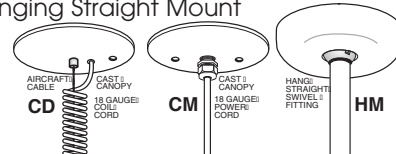

MOUNTING OPTIONS

- **CD-** Ceiling Mount Coil Cord and Aircraft Cable.
- **CM-** Ceiling Mount/Cord
- **HM-** Hanging Straight Mount