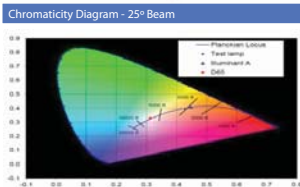

# INFINIUM™ LED GP38LED PAR38 REPLACEMENT LAMP ARCHITECTURAL GRADE

- Spectrum Lighting introduces the GP28LED **PAR38** replacement lamp.
- Low Glare design, with LED's regressed 2" in lamp.
- Superior reliability, color point stability and lumen maintenance.
- Dimmable and compatible with most medium base sockets.
- Size equal to incandescent PAR38.
- No UV or IR emissions.
- Smooth light grading with no hot spots.
- 2 Color temperatures, and distinct beam spreads.
- ROHS compliant.
- Energy Star rating for 30k lamp.
- UL Listed file no. 8750.

## ORDERING

SERIES	WATTS	BEAM	KELVIN	LUMENS	CRI	ENERGY STAR
GP3817	17w	15D	27K -2700 K°	670	90	
GP3817		25D	27K -2700 K°	710	90	
GP3817		40D	27K -2700 K°	710	90	
GP3817	17W	15D	30K -3000 K°	820	82	X
GP3817		17D	30K -3000 K°	820	82	X
GP3817		25D	30K -3000 K°	820	87	X
GP3817		40D	30K -3000 K°	820	87	X
<b>GP38LED</b>	<b>17W</b>	<b>40D</b>	<b>3K</b>			