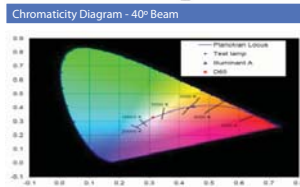

# INFINIUM™ LED GP38LED PAR38 REPLACEMENT LAMP ARCHITECTURAL GRADE

- Spectrum Lighting introduces the GP28LED **PAR38** replacement lamp.
- Low Glare design, with LED's regressed 2" in lamp.
- Superior reliability, color point stability and lumen maintenance.
- Dimmable and compatible with most medium base sockets.
- Size equal to incandescent PAR38.
- No UV or IR emissions.
- Smooth light grading with no hot spots.
- 2 Color temperatures, and distinct beam spreads.
- ROHS compliant.
- Energy Star rating for 30k lamp.
- UL Listed file no. 8750.

## ORDERING

SERIES	WATTS	BEAM	KELVIN	LUMENS	CRI	ENERGY STAR
GP3817	17w	15D	27K -2700 K°	670	90	
GP3817		25D	27K -2700 K°	710	90	
GP3817		40D	27K -2700 K°	710	90	
GP3817	17W	15D	30K -3000 K°	820	82	X
GP3817		17D	30K -3000 K°	820	82	X
GP3817		25D	30K -3000 K°	820	87	X
GP3817		40D	30K -3000 K°	820	87	X
<b>GP38LED</b>	<b>17W</b>	<b>40D</b>	<b>3K</b>			