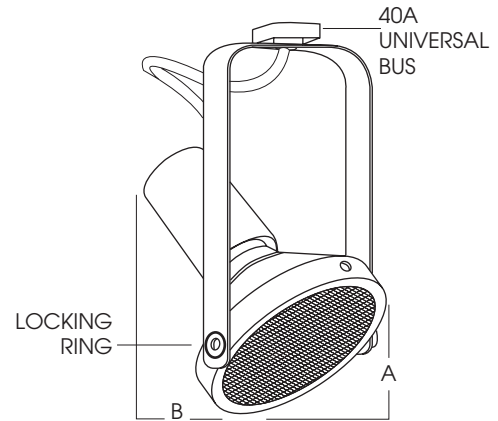

**INFINIUM™ LED BASIX
GIMBAL RING**
16 WATT MAXIMUM

PRODUCT INFORMATION:

- SPECTRUM LED gimbal track.
- Features high output point source LED module.
- Integral 120v or 277v driver.
- Medium (E) or GU24 base.
- Lockable angle.
- Energy Star (DOE) pending.
- Manufactured and tested to UL No. 8750.

MODEL	LED	KELVIN	BEAM	DRIVER	ADAPTOR	FINISH
GAR38LED- Spectrum Basix Track, LED Gimbal Ring	PAR38LED (16w) GU24 BASE	27K -2700° K 31K -3100° K 41K -4100° K 55K -5500° K	ND (12°) MD (22°) WD (38°)	E1 -Electronic, 120V E2 -Electronic, 277V	GES66 -Works with GET Track TEK100 -Works with TEK Track HTEK100 -Works with HTEK Track GA100 -Works with XTS Track GES70 -Monopoint Canopy	MT -Mini Textured Silver MB -Matte Black MW -Matte White CC -Custom Color *See SPECTRUM color chart for a full list of colors (MT/MB/ -with black adaptor & cord MW -with white adaptor & cord)
GAR38LED	16WPAR38	31K	MD	E1	TEK100	MT