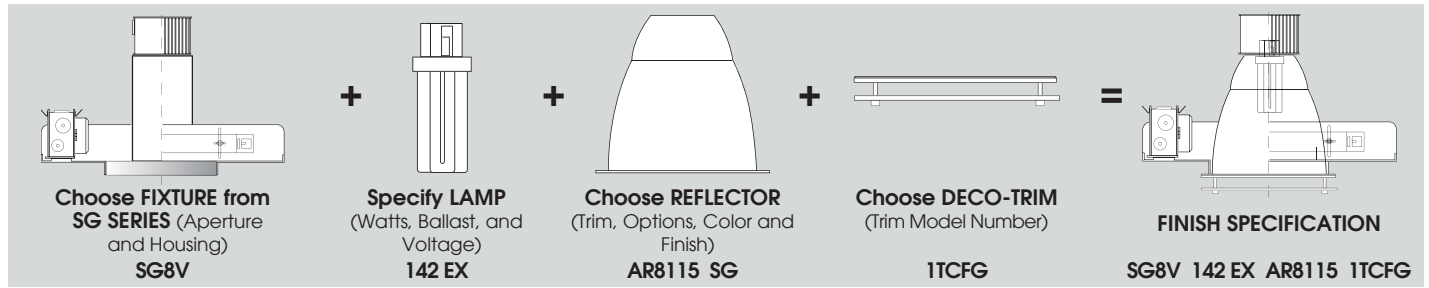

SPECTRUM DECORATIVE TRIM

TRIM SERIES

For Retro-fit into existing Spectrum fixtures, check with factory for feasibility.

QUICK SPECIFICATION CHART

SHAPE	MODEL #	FINISH	3.5" AG/DG	4"	5"	6"	7"	8"	9"	10"	12"		
	FRG-Standard FRGTP-Tamper Proof	SS-Brushed Stainless Steel Ring WR-Gloss White Ring CR-Chrome Ring BR-Brass Ring	CF V	X	26w	26w	26w	42w	42w	42w			
			CF H	X	26w	26w	26w	226w	242w	242w			
			HID	X	39w	50w	50w	100w	150w	150w			
			INC		25w	50w	100w	100w	150w	200w	200w		
	FCH-1/2" Paracube Diffuser	CA-Silver Tone Cube GA-Gold Tone Cube	CF V						42w				
			CF H						242w				
			HID							X			
			INC							X			
	RDFG-Radial Dish, Frosted Glass Standard	CR-Chrome Ring BR-Brass Ring BLR-Black Ring WR-Gloss White Ring	CF V						42w				
			CF H						242w				
			HID							100w			
			INC							200w			
	1CFGT-Center Frosted Tier 1CGT-Clear Tier 1OFGT-Outside Frosted (Inside Clear)	"Soda Lime" Glass Standard	CF V	X	26w	26w	26w	42w	42w	42w	42w		
			CF H	X	26w	26w	26w	226w	242w	242w	242w		
			HID	X	39w	50w	50w	100w	150w	150w	250w	250w	
			INC		25w	50w	100w	100w	150w	200w	200w	300w	300w
	1FGR-Frosted Glass Ring/Tier 1CGR-Clear Glass Ring/Tier 1FAR-Frosted Acrylic Ring	"Soda Lime" Glass Standard	CF V	X	26w	26w	26w	42w	42w	42w	42w		
			CF H	X	X	26w	26w	226w	242w	242w	242w	242w	
			HID	X	50w	50w	50w	100w	150w	150w	250w	250w	
			INC		75w	100w	100w	100w	150w	200w	200w	300w	300w
	1FGT20-2" Open Center Frosted Glass Tier	Frosted "Soda Lime" Glass Standard	CF V			26w	26w	42w	42w	42w			
			CF H			26w	26w	226w	242w	242w			
			HID			50w	50w	100w	150w	150w			
			INC			100w	100w	150w	200w	200w			
	1TCFGT-PERF-Glass Tier Center Frosted w/ Perforated Aluminum	CFG-Center Frosted Glass	CF V				26w	42w	42w	42w	50w	50w	
			CF H				26w	42w	242w	242w	270w	270w	
			HID				50w	100w	150w	150w	175w	175w	
			INC				100w	150w	200w	200w	300w	300w	
	2TR- 2 Tier Ring 3TR- 3 Tier Ring <i>ADD FOR SOLID BOTTOM:</i> 1TFG- Frosted Glass 1TCG- Clear Glass	CG-Clear Glass FG-Frosted Glass FA-Frosted Acrylic	CF V		26w	26w	26w	42w	42w	42w	70w		
			CF H		X	26w	26w	226w	242w	242w	270w		
			HID		50w	50w	50w	100w	150w	150w	175w		
			INC		100w	100w	100w	150w	200w	200w	300w		
	1TMR- 1 Tier Metal Ring 2TMR- 2 Tier Metal Ring 3TMR- 3 Tier Metal Ring	WR-Gloss White Ring CR-Chrome Ring BR-Brass Ring BLR-Black Ring	CF V				26w	42w	42w	42w	70w	70w	
			CF H				26w	226w	242w	242w	270w	270w	
			HID				50w	100w	150w	150w	175w	175w	
			INC				100w	150w	200w	200w	300w	300w	

Dimensions shown are nominal. Spectrum Lighting is continually improving products and reserves the right to make changes that will not alter performance or appearance with or without written notice.

CHART ABOVE SHOWS MAX WATTAGE/APERTURE and TRIM AVAILABILITY. H: Horizontal Fluorescent, V: Vertical Fluorescent.

Note: Soda Lime Glass is standard for all Glass Tiers. Some tiered trims may be special ordered in Borosilicate Glass or Acrylic

Note: Wattages listed in **RED** indicate **STOCKED TRIMS**. 12" and larger trims may be available as special orders, please consult the factory.