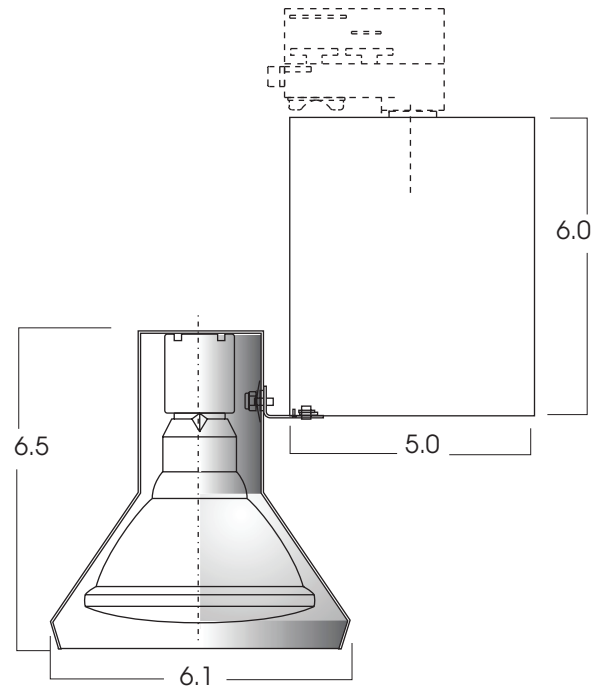

**SPEC TRAK SERIES
PAR38 METAL HALIDE**
150 WATT MAXIMUM

PRODUCT INFORMATION:

- Decorative track head for PAR38 lamps.
- Rotation lock available on TEK100, HTEK100 and GA100 adaptors.
- Choose from 20 powder coat finishes.
- Manufactured and tested to UL Standard No. 1598. ETL Listed.

MODEL	WATTS	BALLAST	LAMPS	ADAPTOR	FINISH
DAR38MH- Spec Trak PAR38 Lamp Metal Halide Series	39 70 100* 150*	E1 -Electronic, 120v E2 -Electronic, 277v	PAR38	TM3 -For Basix Track GES66 -Works with GET Track TEK100 -Works with TEK Track HTEK100 -Works with HTEK Track GA100 -Works with XTS Track GES70 -Monopoint Canopy	MT -Mini Textured Silver MB -Matte Black MW -Matte White CC - Custom Color *See SPECTRUM color chart for a full list of colors (MT/MB-with black adaptor & cord MW-with white adaptor & cord)
DAR38MH	39	E1	PAR38	TEK100	MT

*Larger Ballast
Compartment
for higher
wattages

Dimensions shown are nominal. Spectrum Lighting is continually improving products and reserves the right to make changes that will not alter performance or appearance with or without written notice.