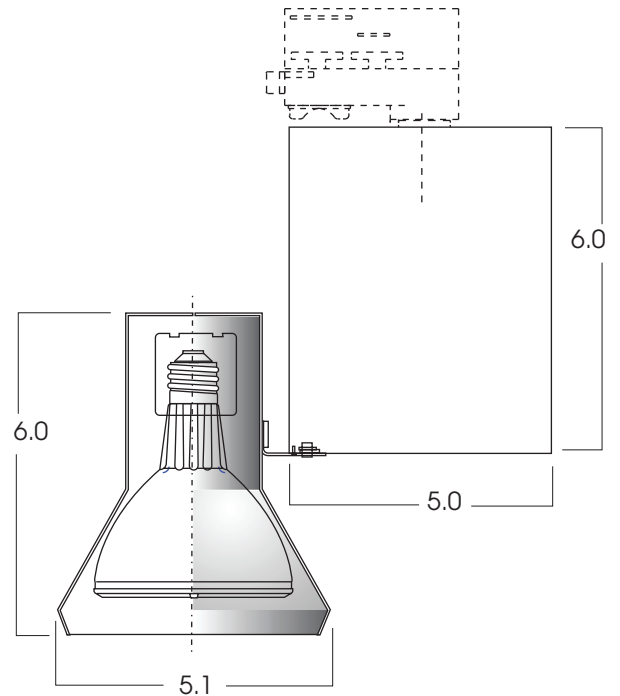

**SPEC TRAK SERIES
PAR30 METAL HALIDE**
70 WATT MAXIMUM

PRODUCT INFORMATION:

- Decorative track head for PAR30 lamps.
- Rotation lock available on TEK100, HTEK100 and GA100 adaptors.
- Choose from 20 powder coat finishes.
- Manufactured and tested to UL Standard No. 1598. ETL Listed.

MODEL	WATTS	BALLAST	LAMPS	ADAPTOR	FINISH
DAR30MH- Spec Trak PAR30 Lamp Metal Halide Series	39 70	E1 -Electronic, 120v E2 -Electronic, 277v	PAR30	TM3 -For Basix Track GES66 -Works with GET Track TEK100 -Works with TEK Track HTEK100 -Works with HTEK Track GA100 -Works with XTS Track GES70 -Monopoint Canopy	MT -Mini Textured Silver MB -Matte Black MW -Matte White CC - Custom Color *See SPECTRUM color chart for a full list of colors (MT/MB-with black adaptor & cord MW-with white adaptor & cord)
DAR30MH	39	E1	PAR30	TEK100	MT