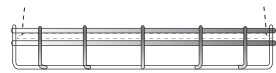

DIFFUSER OPTIONS

WAG-Wire Guard
(may be used with flat lens)