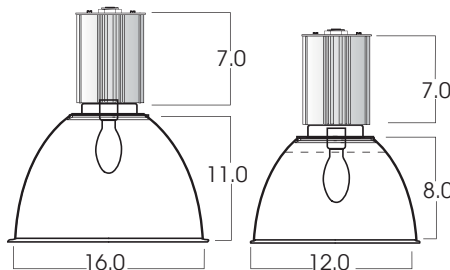

**DIFFUSER OPTIONS**

**WAG**-Wire Guard  
 (may be used with flat lens)

**DR**-Spun Aluminum Door

**PC/PP/OA**-Lenses

**CN**-Conical Lens

**DL**-Drop Lens

MODEL	WATTS*	BALLAST	ELECTRICAL	MOUNT./COLOR	FINISH	DIFFUSER OPTIONS	
<b>ALEXT12-</b> 12"x 8" (100w MAX)	<b>MH-39</b>	<b>EX</b> -Electronic, multi-volt 120v or 277v	<b>QRS</b> -Quartz Restrike <b>FS</b> -Fuse holder and fuse	<b>HM*</b> -Hang-Straight Pendant (3/8 IPS)	<b>MT</b> -Mini Tek Silver	<b>MOUNTING</b>	<b>LENS</b>
<b>ALEXT16-</b> 16"x 11" (150w MAX)	<b>MH-50</b> <b>MH-70</b> <b>MH-100</b> <b>MH-150</b>	<b>H1</b> -Magnetic ballast, 120v <b>H2</b> -Magnetic ballast, 277v	<b>PS</b> -Pulse Start <b>DIM</b> -Dimming (consult factory)	<b>PM*</b> -Rigid Pendant (3/8 IPS) <b>CD*</b> -Aircraft Cable, Straight Cord <b>SM</b> -Surface Mount <b>SC1</b> -Safety Cable <b>HC</b> -Hook & Cord <b>NM2</b> -1/2" Hub <b>NM3</b> -3/4" Hub	<b>MB</b> -Matte Black <b>MW</b> -Matte White <b>GW</b> -Gloss White	<b>WAG12</b> - 12" Wire Guard <b>WAG16</b> - 16" Wire Guard <b>DR12</b> - 12" Spun Door <b>DR16</b> - 16" Spun Door <b>SC2</b> -Safety Cable, reflector to diffuser	<b>GL</b> -Clear Glass <b>PG</b> -Prismatic Glass <b>FG</b> -Frosted Glass <b>CN</b> -Conical Lens <b>DL</b> -Drop Lens
<b>ALEXT12</b>	<b>MH100</b>	<b>H1</b>	<b>PS</b>	<b>HM36/GW</b>	<b>MT</b>	<b>WAG12</b>	<b>GL</b>

\* Open Rated  
when used  
without lens

\* Specify Length  
in 6" increments

Dimensions shown are nominal. Spectrum Lighting is continually improving products and reserves the right to make changes that will not alter performance or appearance with or without written notice.