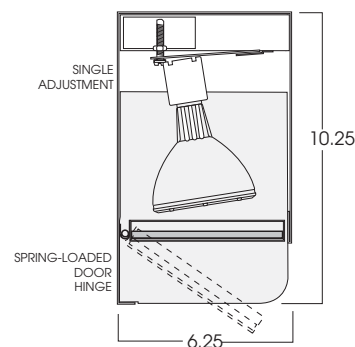

SERIES	WATTS	BALLAST	LAMPS	OPTIONS	LENS	FINISH
RCWW0648MH Spectrum 4 Lamp Cove Fixture	20 39 70	EX -Electronic 120v-277v	4XPAR20 4XPAR30L	FS -Fuse holder and fuse	SO -Solite™ Micro-Prism lens SK -Skytex™ Linear Spread lens	MW -Matte White Powdercoat MB -Matte Black Powdercoat CC -Custom Color
RCWW0648MH	39	EX	4XPAR30L		SO	MW

Dimensions shown are nominal. Spectrum Lighting is continually improving products and reserves the right to make changes that will not alter performance or appearance with or without written notice.

PROJECT:	TYPE:
CAT.	

994 Jefferson Street, Fall River, MA 02721 508.678.2303 FAX 508.678.2260