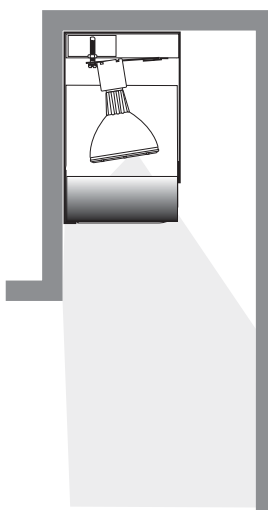

SPECTRUM RC SERIES WALL WASH FIXTURE PAR 20/30 70 WATT MAX

RCWW SERIES

PRODUCT INFORMATION:

- Metal Halide wall wash fixture may be mounted in continuous rows.
- Single threaded adjustment adjusts all lamps in fixture.
- Each section has spring-loaded hinged door with lens for even spread distribution.
- PAR30 Metal Halide lamps.
- Mounted directly to wall or ceiling.
- Pre-wired for single connection in fixture or at junction box.
- Electronic Ballasts 120/277
- Damp location listed.
- Manufactured and tested to UL standard No. 1598.

ADJUST ALL LAMP AIMING
with single screw

OPEN DOOR FOR LAMP
ACCESS

SERIES	WATTS	BALLAST	LAMPS	OPTIONS	LENS	FINISH
RCWW0648MH Spectrum 4 Lamp Cove Fixture	20 39 70	EX -Electronic 120v-277v	4XPAR20 4XPAR30L	FS -Fuse holder and fuse	SO -Solite™ Micro-Prism lens SK -Skytex™ Linear Spread lens	MW -Matte White Powdercoat MB -Matte Black Powdercoat CC -Custom Color
RCWW0648MH	39	EX	4XPAR30L		SO	MW