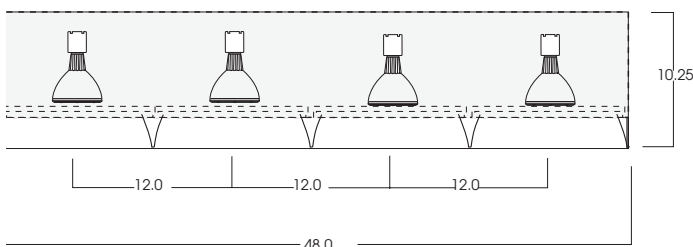

SPECTRUM RC SERIES WALL WASH FIXTURE PAR 20/30 70 WATT MAX

RCWW SERIES

PRODUCT INFORMATION:

- Metal Halide wall wash fixture may be mounted in continuous rows.
- Single threaded adjustment adjusts all lamps in fixture.
- Each section has spring-loaded hinged door with lens for even spread distribution.
- PAR30 Metal Halide lamps.
- Mounted directly to wall or ceiling.
- Pre-wired for single connection in fixture or at junction box.
- Electronic Ballasts 120/277
- Damp location listed.
- Manufactured and tested to UL standard No. 1598.

ADJUST ALL LAMP AIMING
with single screw

OPEN DOOR FOR LAMP
ACCESS

SERIES	WATTS	BALLAST	LAMPS	OPTIONS	LENS	FINISH
RCWW0648MH Spectrum 4 Lamp Cove Fixture	20 39 70	EX -Electronic 120v-277v	4XPAR20 4XPAR30L	FS -Fuse holder and fuse	SO -Solite™ Micro-Prism lens SK -Skytex™ Linear Spread lens	MW -Matte White Powdercoat MB -Matte Black Powdercoat CC -Custom Color
RCWW0648MH	39	EX	4XPAR30L		SO	MW