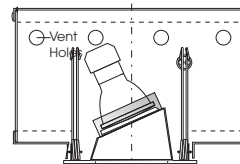

LENSED MINI SQUARE
WALL WASH