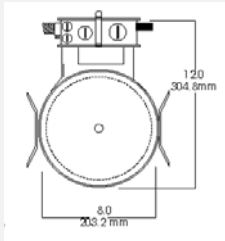

**FEATURES:**

- Mini Square flush trim blends seamlessly into ceiling plane.
- Square Trim Rotates 360° for easy post-installation aiming.
- CMH lamping features, positive twist locking installation.
- Deep trim finished matte black with textured white surface trim.
- Trim secured with torsion springs, for maximum hold.
- Adjustable mounting ears.
- 27" Mounting bars standard, T-Bar clips available.
- Electronic Ballast 120 volt.
- Junction box pre-wired, grounded, thermally protected.
- Ballast Accessible from below ceiling.
- Damp location listed.
- Manufactured and tested to UL standard No. 1598. ETL Listed.

Spectrum Lighting is continually improving products. Dimensions shown are nominal, changes will not significantly alter performance or appearance.

**4" MINI FLUSH SQUARE  
CMH/MR16 METAL  
HALIDE**

**LAMP DATA**

WATTAGE: 20 W  
LAMP LIFE: 12,000HRS  
COLOR TEMP: 3000:

LENSED MINI SQUARE  
WALL WASH

LW4.5SQ

LENSED MINI SQUARE  
WET LOCATION

LN4.5SQ

SERIES	WATTS	BALLAST	LAMP TYPE	OPTIONS	TRIM FINISH
<b>SGDM4</b>				/	
<b>SGDM4</b> Spectrum Gold 4" Metal Halide Downlight	<b>MH20</b> <b>MH39</b>	<b>E1</b> - 120 Volt Electronic mini Ballast	<b>MH16</b> (GE CMH lamp)	<b>FS</b> - Fusing. <b>TR</b> - Top Re-lamping <b>TBC</b> - T- Bar clips (4) <b>BH27</b> - 27" mounting Bars	<b>FW4.5SQ</b> - Downlight White Square with Black Interior. <b>LW4.5SQ</b> - Lensed Mini Square Wall Wash with Black Interior. <b>LN4.5SQ</b> - Lensed Mini Square Wet Location Square with Black Interior.

**ORDER EXAMPLE**

Line Item 1 (FRAME): **SGDM4/MH20E1/MH16**  
Line Item 2 (TRIM): **FW4.5SQ**