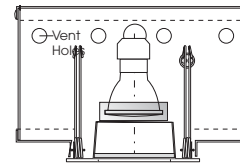

**FEATURES:**

- Mini Square flush trim blends seamlessly into ceiling plane.
- Square Trim Rotates 360° for easy post-installation aiming.
- CMH lamping features, positive twist locking installation.
- Deep trim finished matte black with textured white surface trim.
- Trim secured with torsion springs, for maximum hold.
- Adjustable mounting ears.
- 27" Mounting bars standard, T-Bar clips available.
- Electronic Ballast 120 volt.
- Junction box pre-wired, grounded, thermally protected.
- Ballast Accessible from below ceiling.
- Damp location listed.
- Manufactured and tested to UL standard No. 1598. ETL Listed.

Spectrum Lighting is continually improving products. Dimensions shown are nominal, changes will not significantly alter performance or appearance.

**4" MINI FLUSH SQUARE  
CMH/MR16 METAL  
HALIDE**

**LAMP DATA**

WATTAGE: 20 W  
LAMP LIFE: 12,000HRS  
COLOR TEMP: 3000:

LENSED MINI SQUARE  
WALL WASH

LW4.5SQ

LENSED MINI SQUARE  
WET LOCATION

LN4.5SQ

SERIES	WATTS	BALLAST	LAMP TYPE	OPTIONS	TRIM FINISH
<b>SGDM4</b>				/	
<b>SGDM4</b> Spectrum Gold 4" Metal Halide Downlight	<b>MH20</b> <b>MH39</b>	<b>E1</b> - 120 Volt Electronic mini Ballast	<b>MH16</b> (GE CMH lamp)	<b>FS</b> - Fusing. <b>TR</b> - Top Re-lamping <b>TBC</b> - T- Bar clips (4) <b>BH27</b> - 27" mounting Bars	<b>FW4.5SQ</b> - Downlight White Square with Black Interior. <b>LW4.5SQ</b> - Lensed Mini Square Wall Wash with Black Interior. <b>LN4.5SQ</b> - Lensed Mini Square Wet Location Square with Black Interior.