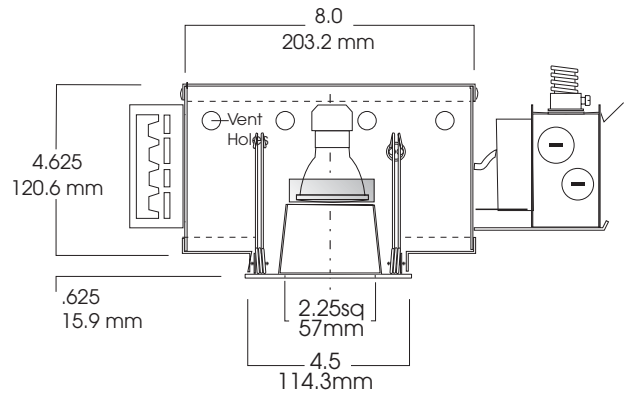

**FEATURES:**

- Mini Square flush trim blends seamlessly into ceiling plane.
- Square Trim Rotates 360° for easy post-installation aiming.
- CMH lamping features, positive twist locking installation.
- Deep trim finished matte black with textured white surface trim.
- Trim secured with torsion springs, for maximum hold.
- Adjustable mounting ears.
- 27" Mounting bars standard, T-Bar clips available.
- Electronic Ballast 120 volt.
- Junction box pre-wired, grounded, thermally protected.
- Ballast Accessible from below ceiling.
- Damp location listed.
- Manufactured and tested to UL standard No. 1598. ETL Listed.

Spectrum Lighting is continually improving products. Dimensions shown are nominal, changes will not significantly alter performance or appearance.

**4" MINI FLUSH SQUARE  
CMH/MR16 METAL  
HALIDE**

**LAMP DATA**

WATTAGE: 20 W  
LAMP LIFE: 12,000HRS  
COLOR TEMP: 3000:

LENSED MINI SQUARE  
WALL WASH

LW4.5SQ

LENSED MINI SQUARE  
WET LOCATION

LN4.5SQ

SERIES	WATTS	BALLAST	LAMP TYPE	OPTIONS	TRIM FINISH
<b>SGDM4</b>				/	
<b>SGDM4</b> Spectrum Gold 4" Metal Halide Downlight	<b>MH20</b> <b>MH39</b>	<b>E1</b> - 120 Volt Electronic mini Ballast	<b>MH16</b> (GE CMH lamp)	<b>FS</b> - Fusing. <b>TR</b> - Top Re-lamping <b>TBC</b> - T- Bar clips (4) <b>BH27</b> - 27" mounting Bars	<b>FW4.5SQ</b> - Downlight White Square with Black Interior. <b>LW4.5SQ</b> - Lensed Mini Square Wall Wash with Black Interior. <b>LN4.5SQ</b> - Lensed Mini Square Wet Location Square with Black Interior.

**ORDER EXAMPLE**

Line Item 1 (FRAME): **SGDM4/MH20E1/MH16**  
Line Item 2 (TRIM): **FW4.5SQ**