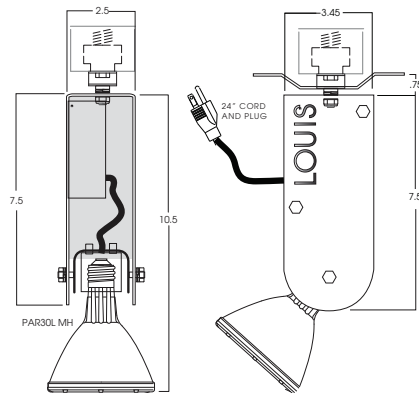

SPEC TRAK SERIES
CUSTOM TRACK PAR30 LAMP
 70 WATT MH MAXIMUM

STPAR30
SERIES

PRODUCT INFORMATION:

- STPAR Series highlights Spectrum Lighting's custom texture capabilities.
- Designed by inspiration, this texture came to life in a matter of weeks.
- Designed and 100% manufactured in our Massachusetts facility.
- Please contact SPECTRUM Lighting to see what we can do to make your lighting project special.
- Manufactured and tested to UL standard No. 1598.

MODEL	WATTS	BALLAST	LAMP	OPTION	MOUNTING	FINISH
STPAR30MH- Spec Trak PAR30 Custom Fixture	39 70	EX -Electronic, 120/277v	PAR30L	CP24BL -Cord & Plug 24"Black -Laser Eched Name or Graphic	UNI -Unistrut GES66 -120v, 1 or 2 Circuit/1 Neutral TEK100 -120v, 2 Circuit/ 2 Neutral HTEK100 -277v, 2 Circuit/ 2 Neutral GA100 -120v, 3 Circuit/ 2 Neutral GES70 -Monopoint Canopy	MT -Mini Textured Silver MB -Matte Black MW -Matte White CC -Custom Color *see SPECTRUM color chart for a full list of colors (MT/MB-with black adaptor & cord MW-with white adaptor & cord)
STPAR30MH	70	E1	PAR30L	CP24BL(LOUIS)	UNI	MT