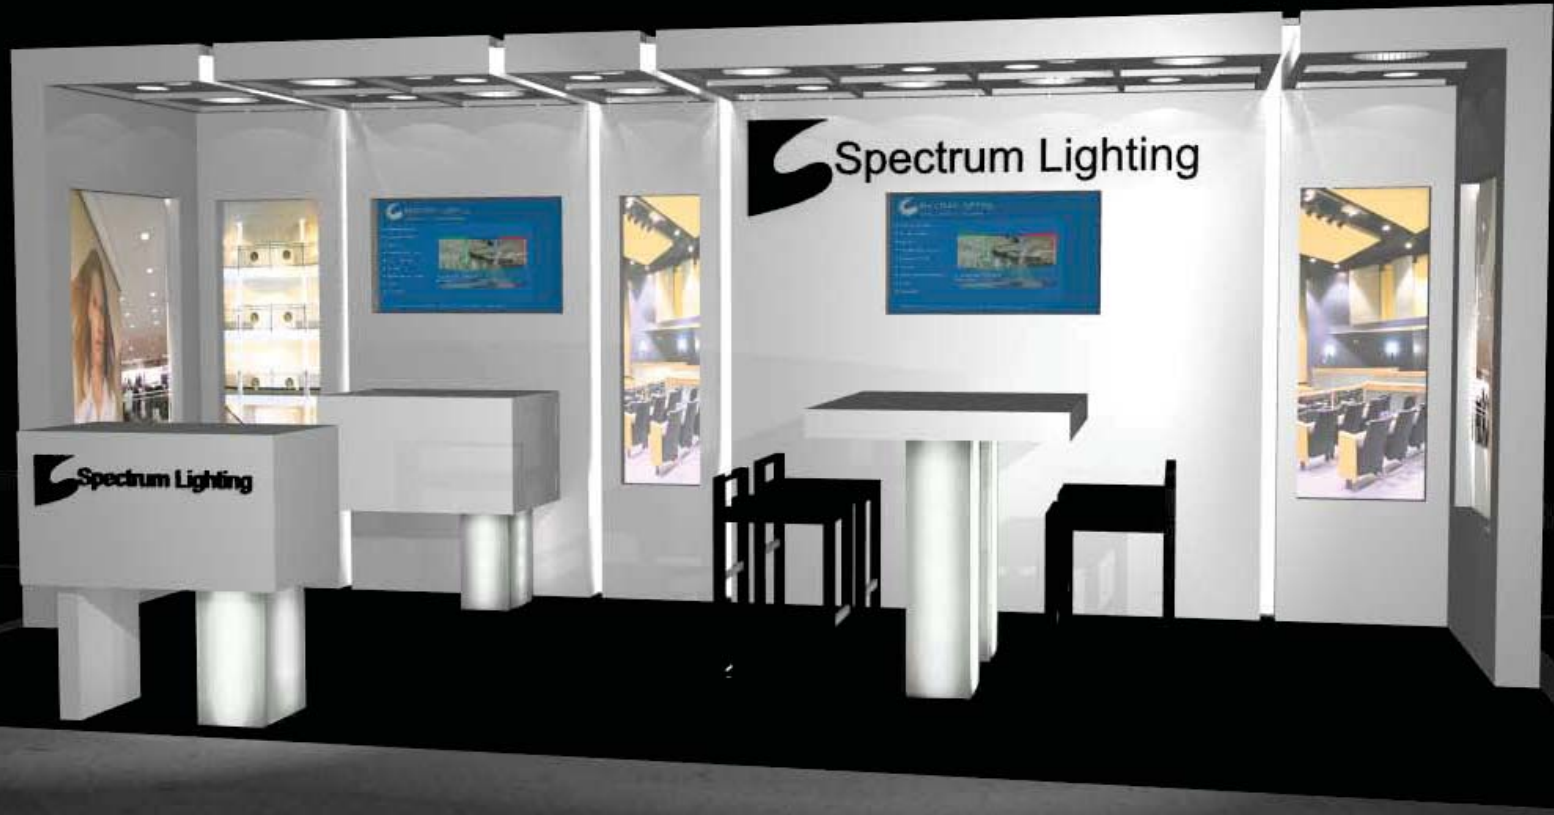

In the 10x20 space, more back panels of varying widths are added to create a varied pattern of vertical lights shining from behind.

A bar height table is added with similar design details to the reception and storage units.

Spectrum Lighting - 10x20

www.zigzibit.com