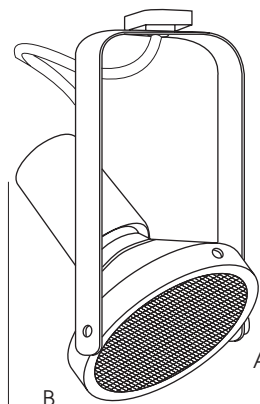

**SPECTRUM BASIX TRACK  
GIMBAL RING  
150 WATT MAX  
INCANDESCENT**

**BASIX  
SERIES**

**PRODUCT INFORMATION:**

- SPECTRUM "Basix" track offers a series of decorative track fixtures.
- For Use with Spectrum Lighting "Basix" Track.
- UL listed

FIXTURE	A	B
SPTB722S	3.5"	6"
SPTB722M	4.5"	7"
SPTB722L	5.25"	8"

MODEL	LAMPS	WATTS	COLOR	ADAPTOR**	FIXTURE LAMPING														
<b>SPTB722S-</b> Spectrum <i>Basix</i> Track, Gimbal Ring 3.5"x6"	<b>PAR20 R20</b>	<b>50w</b>	<b>BL</b> -Black Finish <b>WH</b> -White Finish	<b>TM3</b> -For Basix Track <b>MP3</b> -Monopoint Canopy	<table border="1"> <thead> <tr> <th>LAMP</th> <th>MAX. WATTAGE</th> </tr> </thead> <tbody> <tr> <td>PAR20</td> <td>50w</td> </tr> <tr> <td>R20</td> <td>50w</td> </tr> <tr> <td>PAR30</td> <td>75w</td> </tr> <tr> <td>R30</td> <td>75w</td> </tr> <tr> <td>PAR38</td> <td>150w</td> </tr> <tr> <td>R38</td> <td>150w</td> </tr> </tbody> </table>	LAMP	MAX. WATTAGE	PAR20	50w	R20	50w	PAR30	75w	R30	75w	PAR38	150w	R38	150w
LAMP	MAX. WATTAGE																		
PAR20	50w																		
R20	50w																		
PAR30	75w																		
R30	75w																		
PAR38	150w																		
R38	150w																		
<b>SPTB722M-</b> Spectrum <i>Basix</i> Track, Gimbal Ring 4.5"x7"	<b>PAR30 R30</b>	<b>75w</b>																	
<b>SPTB722L-</b> Spectrum <i>Basix</i> Track, Gimbal Ring 5.25"x8"	<b>PAR38 R38</b>	<b>150w</b>																	
<b>SPTB722S</b>	<b>PAR20</b>	<b>50</b>	<b>WH</b>	<b>TM3</b>															

\*\*See SPECTRUM *Basix* Track, for Track options.

Dimensions shown are nominal. Spectrum Lighting is continually improving products and reserves the right to make changes that will not alter performance or appearance with or without written notice.