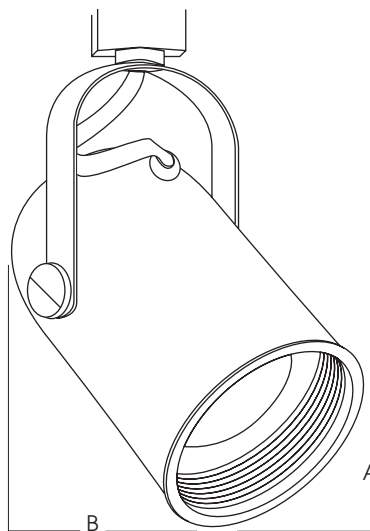

**SPECTRUM *BASIX* TRACK
ROUND BACK CYLINDER
150 WATT MAX
INCANDESCENT**

**BASIX
SERIES**

PRODUCT INFORMATION:

- SPECTRUM "Basix" track offers a series of decorative track fixtures.
- For Use with Spectrum Lighting "Basix" Track.
- UL listed

FIXTURE	A	B
SPT718S	3.5"	6"
SPT718M	4.5"	7"
SPT718L	5.25"	8"

MODEL	LAMPS	WATTS	COLOR	ADAPTOR**	FIXTURE LAMPING														
SPTB718S- Spectrum <i>Basix</i> Track, Round Back 3.5"x6" Cylinder	PAR20 R20	50w	BL -Black Finish WH -White Finish	TM3 -For Basix Track MP3 -Monopoint Canopy	<table border="1"> <thead> <tr> <th>LAMP</th> <th>MAX. WATTAGE</th> </tr> </thead> <tbody> <tr> <td>PAR20</td> <td>50w</td> </tr> <tr> <td>R20</td> <td>50w</td> </tr> <tr> <td>PAR30</td> <td>75w</td> </tr> <tr> <td>R30</td> <td>75w</td> </tr> <tr> <td>PAR38</td> <td>150w</td> </tr> <tr> <td>R38</td> <td>150w</td> </tr> </tbody> </table>	LAMP	MAX. WATTAGE	PAR20	50w	R20	50w	PAR30	75w	R30	75w	PAR38	150w	R38	150w
LAMP	MAX. WATTAGE																		
PAR20	50w																		
R20	50w																		
PAR30	75w																		
R30	75w																		
PAR38	150w																		
R38	150w																		
SPTB718M- Spectrum <i>Basix</i> Track, Round Back 4.5"x7" Cylinder	PAR30 R30	75w																	
SPTB718L- Spectrum <i>Basix</i> Track, Round Back 5.25"x8" Cylinder	PAR38 R38	150w																	
SPTB718S	PAR20	50	WH	TM3															

**See SPECTRUM *Basix* Track, for Track options.

Dimensions shown are nominal. Spectrum Lighting is continually improving products and reserves the right to make changes that will not alter performance or appearance with or without written notice.