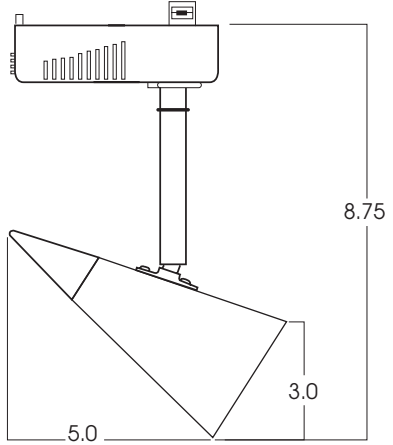

**SPECTRUM *BASIX* TRACK  
MR16 FLUTED GLASS  
50 WATT MAX  
INCANDESCENT**

**PRODUCT INFORMATION:**

- SPECTRUM "Basix" track offers a series of decorative track fixtures.
- For Use with Spectrum Lighting "Basix" Track.
- UL listed

MODEL	LAMPS	TRANSFORMER	COLOR	GLASS	ADAPTOR**	FIXTURE LAMPING	
<b>SPTB501-</b> Spectrum <i>Basix</i> Track, Fluted Glass	<b>MR16</b>	<b>E1</b> -Electronic, 120v	<b>GO</b> -Gold <b>CH</b> -Chrome	<b>FG</b> -Frosted White Glass <b>BG</b> -Frosted Cobalt Blue Glass	<b>TM3</b> -For Basix Track <b>MP3</b> -Monopoint Canopy	<b>LAMP</b>	<b>MAX. WATTAGE</b>
						MR16	50w
						* For 50w lamp, use Philips or Ushio-America or consult factory	
					**See SPECTRUM <i>Basix</i> Track, for Track options.		
<b>SPTB501</b>	<b>MR16</b>	<b>E1</b>	<b>CH</b>	<b>BG</b>	<b>TM3</b>		