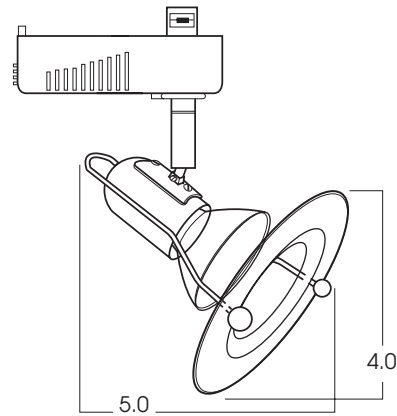

SPECTRUM *BASIX* TRACK
MR16 GLASS RADAR RING
50 WATT MAX
 INCANDESCENT

BASIX
SERIES

PRODUCT INFORMATION:

- SPECTRUM "Basix" track offers a series of decorative track fixtures.
- For Use with Spectrum Lighting "Basix" Track.
- UL listed

MODEL	LAMPS	TRANSFORMER	COLOR	GLASS	ADAPTOR**	FIXTURE LAMPING	
						LAMP	MAX. WATTAGE
SPTB149- Spectrum <i>Basix</i> Track, Glass Radar Ring	MR16	E1 -Electronic, 120v	BL -Black Finish WH -White Finish GO -Gold CH -Chrome	CR -White Glass Ring BR -Cobalt Blue Glass Ring GR -Green Glass Ring RR -Red Glass Ring	TM3 -For Basix Track MP3 -Monopoint Canopy	MR16	50w
SPTB149	MR16	E1	CH	BR	TM3	* For 50w lamp, use Philips or Ushio-America or consult factory	
**See SPECTRUM <i>Basix</i> Track, for Track options.							