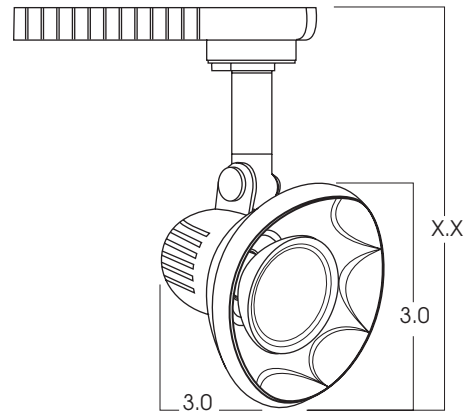

SPECTRUM BASIX TRACK
MR16 DECORATIVE GLASS
50 WATT MAX
 INCANDESCENT

PRODUCT INFORMATION:

- SPECTRUM "Basix" track offers a series of decorative track fixtures.
- For Use with Spectrum Lighting "Basix" Track.
- UL listed

MODEL	LAMPS	TRANSFORMER	COLOR	GLASS	ADAPTOR**	FIXTURE LAMPING	
						LAMP	MAX. WATTAGE
SPTB07W- Spectrum Basix Track, Decorative Glass	MR16	E1 -Electronic, 120v	BL -Black Finish WH -White Finish	FG -White Glass BG -Cobalt Blue Glass GG -Green Glass RG -Red Glass	TM3 -For Basix Track MP3 -Monopoint Canopy	MR16	50w
SPTB07W	MR16	E1	BL	FG	TM3	* For 50w lamp, use Philips or Ushio-America or consult factory	
**See SPECTRUM Basix Track, for Track options.							