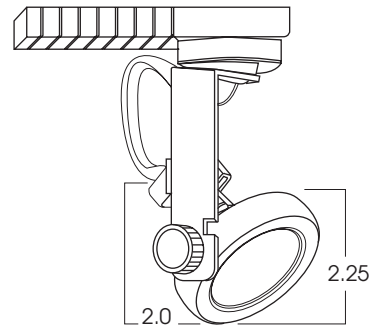

**SPECTRUM BASIX TRACK  
MINI GIMBAL-MR16  
50 WATT MAX  
INCANDESCENT**

**PRODUCT INFORMATION:**

- SPECTRUM "Basix" track offers a series of decorative track fixtures.
- For Use with Spectrum Lighting "Basix" Track.
- UL listed

MODEL	LAMPS	TRANSFORMER	COLOR	ADAPTOR**	FIXTURE LAMPING	
					LAMP	MAX. WATTAGE
SPTB009- Spectrum <i>Basix</i> Track, Mini Gimbal	MR16	E1 -Electronic, 120v	BL -Black Finish WH -White Finish	TM3 -For Basix Track MP3 -Monopoint Canopy	MR16	50w
<b>SPTB009</b>	<b>MR16</b>	<b>E1</b>	<b>BL</b>	<b>TM3</b>	* For 50w lamp, use Philips or Ushio-America or consult factory	
				**See SPECTRUM <i>Basix</i> Track, for Track options.		