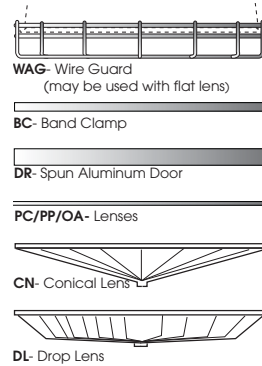

**"LumenMax"
EXT QL SERIES
85 WATTS MAXIMUM**

FEATURES:

- The **"Lumen Max" QL** Series uses the 100,000 hour lamp technology with the style of the SPECTRUM high bays.
- **EXT** style is elegant and compact.
- Energy-efficient QL system.
- Instant on-off.
- Spun Aluminum reflector.
- Good color rendering.
- Low energy usage
- Wide choice of mounting options.
- Choose from variety lenses or protective wire guards.
- 20 Powdercoat colors available, **Gloss White** is standard.
- Damp location listed.
- Manufactured and tested to UL standard No. 1598. ETL Listed.
- Made in USA

DIFFUSER OPTIONS

MODEL	WATTAGE	GENERATOR	MOUNTING	LAMP TYPE	DIFFUSER OPTIONS	
ALEXT12- 12" X 8" 55 W MAX	QL 55 QL 85	G1- 120 G2- 277	HM* - Hang-straight Pendant. 3/8 IPS PM* - Rigid Pendant 3/8 IPS CD* - Aircraft Cable, Straight Cord SC1 Safety Cable HC - Hook & 72" Cord NM2 - 1/2" Hub NM3 - 3/4" Hub * Specify length in 6" increments	3K- 3000 ° Kelvin 4K- 4000 ° Kelvin	MOUNTING WAG12 - Wire 16 Guard DOOR12 - Spun 16 Door SC2 - Safety Cable, reflector to diffuser	LENS PC - Clear Polycarbonate PP - Prismatic Polycarbonate OP - Opal Acrylic CN - Conical Lens DL - Drop Lens
ALEXT16- 16" X 11" 85 WMAX						
EXAMPLE: ALEXT16	85	G1	/HM36	3K	/WAG12 PP	