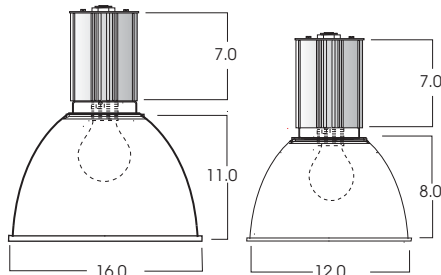

**"LumenMax"
EXT QL SERIES
85 WATTS MAXIMUM**

FEATURES:

- The **"Lumen Max" QL** Series uses the 100,000 hour lamp technology with the style of the SPECTRUM high bays.
- **EXT** style is elegant and compact.
- Energy-efficient QL system.
- Instant on-off.
- Spun Aluminum reflector.
- Good color rendering.
- Low energy usage
- Wide choice of mounting options.
- Choose from variety lenses or protective wire guards.
- 20 Powdercoat colors available, **Gloss White** is standard.
- Damp location listed.
- Manufactured and tested to UL standard No. 1598. ETL Listed.
- Made in USA

DIFFUSER OPTIONS

MODEL	WATTAGE	GENERATOR	MOUNTING	LAMP TYPE	DIFFUSER OPTIONS	
ALEXT12- 12" X 8" 55 W MAX	QL 55 QL 85	G1- 120 G2- 277	HM* - Hang-straight Pendant. 3/8 IPS PM* - Rigid Pendant 3/8 IPS CD* - Aircraft Cable, Straight Cord SC1 Safety Cable HC - Hook & 72" Cord NM2 - 1/2" Hub NM3 - 3/4" Hub * Specify length in 6" increments	3K- 3000 ° Kelvin 4K- 4000 ° Kelvin	MOUNTING WAG12 - Wire 16 Guard DOOR12 - Spun 16 Door SC2 - Safety Cable, reflector to diffuser	LENS PC - Clear Polycarbonate PP - Prismatic Polycarbonate OP - Opal Acrylic CN - Conical Lens DL - Drop Lens
ALEXT16- 16" X 11" 85 WMAX						
EXAMPLE: ALEXT16	85	G1	/HM36	3K	/WAG12 PP	