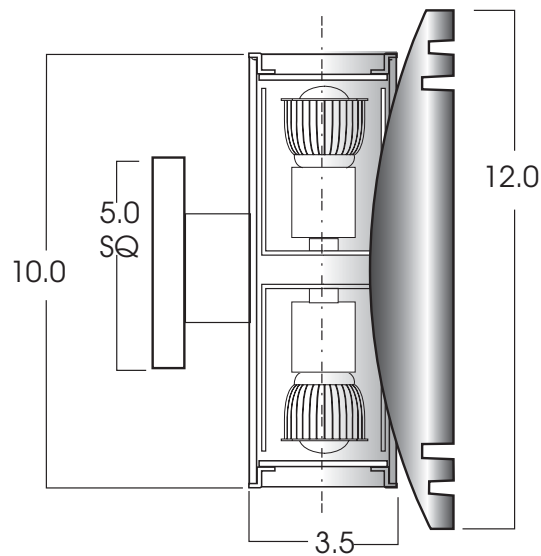

WALL SCONCE  
DIRECT/INDIRECT  
DISTRIBUTION

MODEL NO.  
SPC0310UD/LED5/DC12

**PRODUCT INFORMATION**

Mini up/down cylinder employs 5 w LED lamps for long life, low energy usage, and defined beam control.  
Decorative "wave" shield directs light towards building walls/columns while slots allow small "beacon light".  
Machined aluminum with Powdercoat finish, will not rust or corrode..  
Clear glass lens optional (shown)  
Suitable for use in damp location.  
UL Listed  
Made in U.S.A.