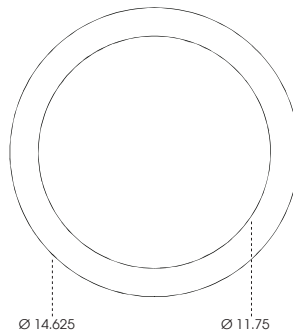

SGRTE12LED--GR