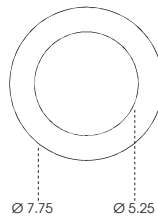

SGRTE5LED--GR