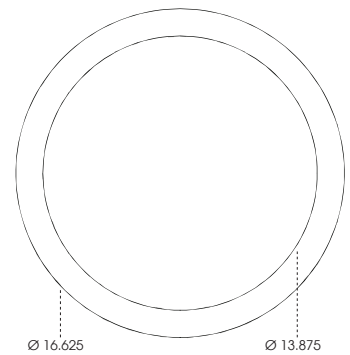

SGRTE14LED--GR

PROJECT:	TYPE:
CAT. NO.: