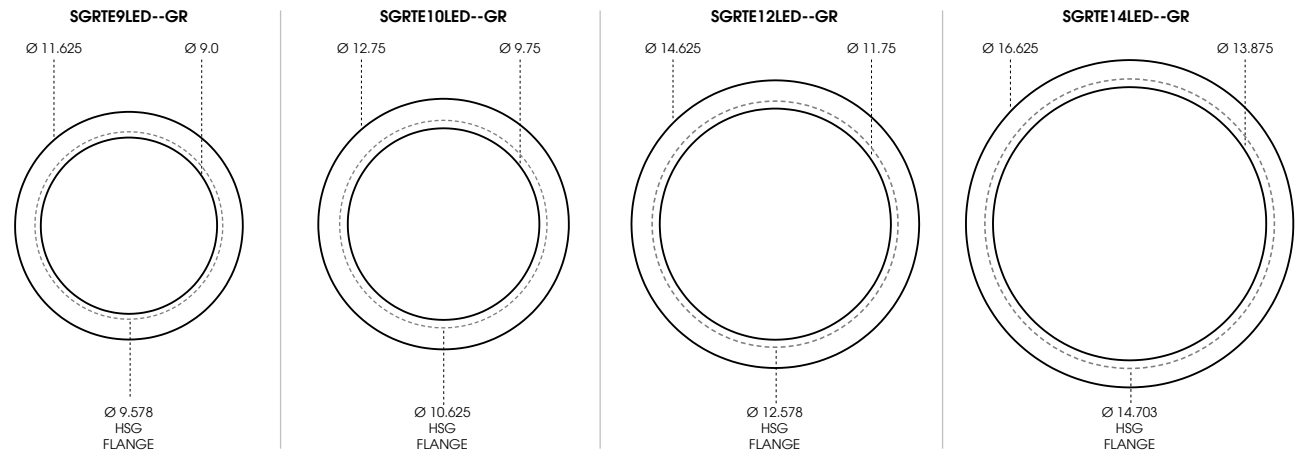

SGRTE - DOWNLIGHT