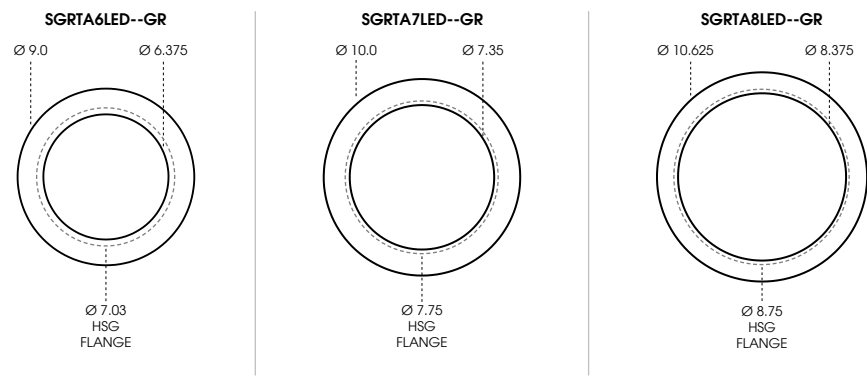

SGRTA - ADJUSTABLE

PROJECT:	TYPE:
CAT. NO.: