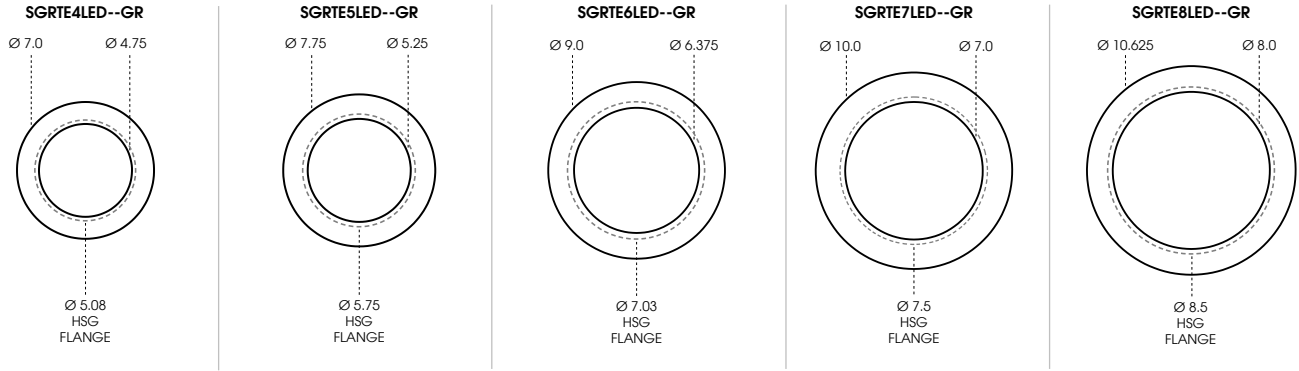

SGRTE - DOWNLIGHT