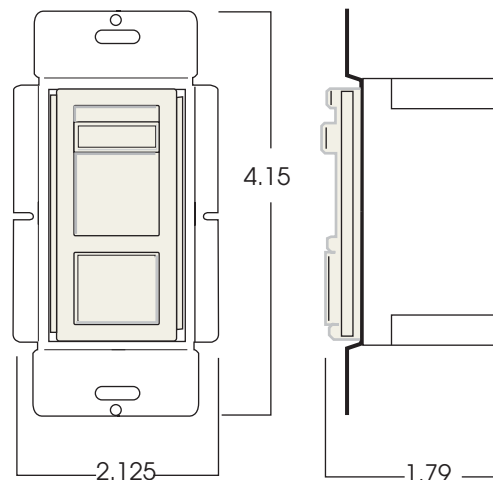

BALLAST REFERENCE CHART (for fixture spec.)

DA1- Mark X- 120 V

DA2- Mark X- 277V

DA71- Mark VII- 120 V

DA72- Mark VII- 277V

STANDARD
DIMMING
CONTROL-
WHITE
IVORY PANEL
INCLUDED IN
PACKAGE
(IVORY
SHOWN)

ORDERING THE CONTROLS YOU NEED: