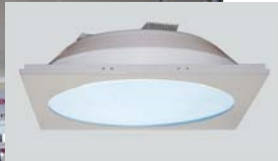

LABELS

DLC Listing: **PRDDH22LEDGV144W40KE1**

NATIONAL RETAILER