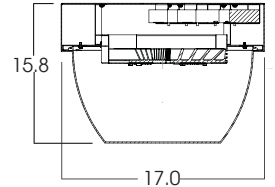

LABELS

DLC Listing: **HMI1513LEDOS78W40KE1**

MERCEDES BENZ • PLEASANTON, CA