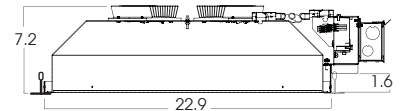

ELECTRONICS

0-10v dimming with control and circuitry options.

CONSTRUCTION

Powdercoated galvanized steel and aluminum.

LABELS

DLC Listing: **GC2208LEDGV133W35KE1**

TD NORTH BOSTON GARDEN • BOSTON, MA

LM1420LEDOS LED Flood-Bay fixtures are designed for 36'-100' mounting heights. Use as flood light or hi-bay