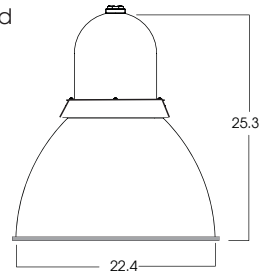

LABELS

DLC Listing: **PRDDH22LEDGV144W40KE1**

NATIONAL RETAILER