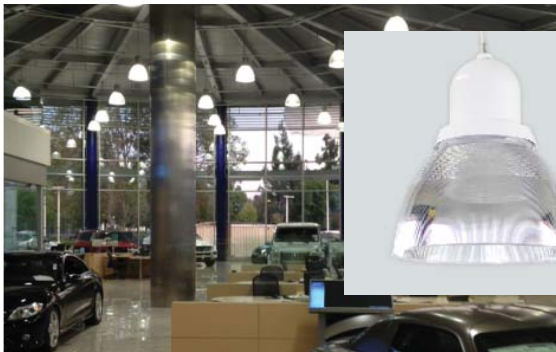

MERCEDES BENZ • PLEASANTON, CA