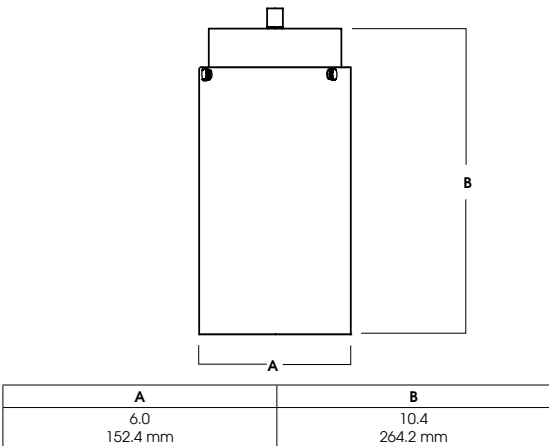

LUMENS / WATTAGE DATA		
PART NUMBER	SOURCE LUMENS¹	SYSTEM WATTS
CY0608LEDGV15L	1500	9
CY0608LEDGV27L	2700	16

SERIES	LUMENS¹	CCT	DRIVER / DIMMING²	MOUNTING³	FINISH⁵	
CY0608LEDGV	15L | 1500 Lm	27K | 2700K	EX | Electronic Driver, 120V/277V DS10X | 10% 0-10V Dimming, 120V/277V DO10X | 1% 0-10V Dimming, 120V/277V DS2W1 | 2 Wire Phase Dimming, 120V	SM | Surface Mount CD⁴ | Cord / Cable Mount HM⁶ | Hang Straight HMAT⁶ | Hang Straight All Thread PM⁶ | Rigid Pendant Mount	MW⁵ | Matte White MB⁵ | Matte Black PT⁵ | Platinum TW | Textured White TB | Textured Black MT | Textured Silver BZ | Bronze OB | Oil Rubbed Bronze CH | Charcoal GH | Graphite AC | Champagne SN | Sun Gold BR | Brecchia Rust AN | Anodic Natural CO | Copper Metallic CC | Custom Color	
	27L | 2700 Lm	30K | 3000K 35K | 3500K 40K | 4000K				EMCP7W | 7W Canopy Mounted EM EMRM7W | 7W Remote EM EMEN7W | 7W Remote with Enclosure

EXAMPLE: CY0608LEDGV15L30KEX/CD36PT

NOTES:
1 Nominal Source Lumens at 3500K 2 Contact Factory for Additional Options 3 See Mounting Page for Details on Components and Finishes
4 Specify Length in Inches: See Mounting Page for Available Lengths 5 Contact Factory for Special Finishes 6 Standard Finishes

PROJECT:	TYPE:
CAT. NO.:	

WWW.SPECLIGHT.COM • 994 JEFFERSON STREET, FALL RIVER, MA 02721 • 508.678.2303 FAX 508.678.2260